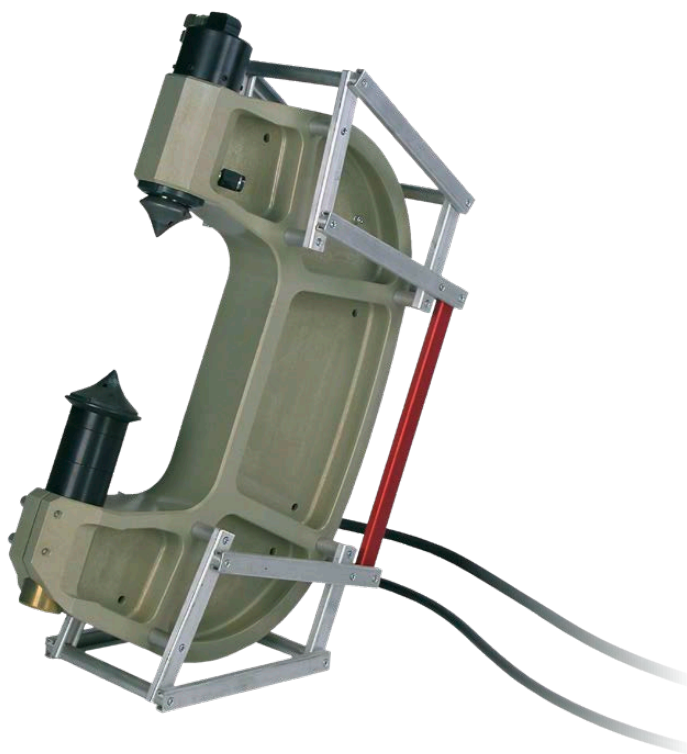

Crusher BZ

For wall thicknesses of 120 to 300 mm

Distance washer
(25 and 50 mm)
for various wall thicknesses

Various pressure head
accessories

Easy and safe operation

The crusher for controlled demolition without water, noise, dust or vibrations. The weight-optimised

high-strength aluminium body can be comfortably operated by 2 persons.

System & Accessories

Technical data

Crusher BZ	
Crushing force	30 tons
Wall thicknesses	120–300 mm

Dimensions & Weight

Length	530 mm
Width	290 mm
Height	910 mm
Weight	47 kg

System & Accessories

Crusher BZ	
975197	Crusher BZ
975728	Tool box BZ

Accessories

977522	Steel point BZ
974203	Special head BZ for stair removal
974204	Pressure head BZ for thickness <150 mm
970632	Distance washer 50 mm
970630	Distance washer 25 mm